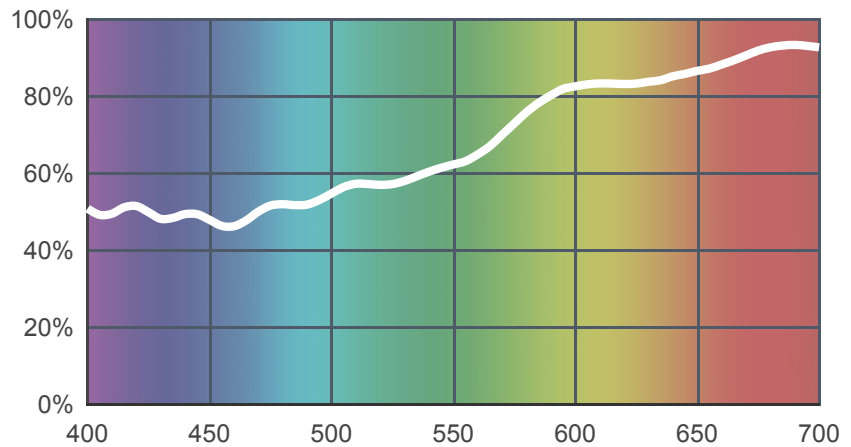

506 Marlene

[View on leefilters.com](#) / [Find a Dealer](#)

Flattering skin tone filter without the comedy pink. Named for Marlene Dietrich who understood the importance of beautiful lighting, especially at a certain age!

	Source C 6774K	Tungsten 3200K
Transmission Y	67.3%	70.4%
x	0.358	0.469
y	0.344	0.404
Absorption	0.17	0.15

Light transmitted (Y%)
for each colour
wavelength (nm)

Dimming Source Preview

Created by **Tanya Burns** as a part of The Designer Series.

Rolls:

- **1" Core** 7.62m x 1.22m (25' x 48")
- **2" Core** 7.62m x 1.22m (25' x 48")
- **Quick Roll** Length 7.62m (25') x any width between 2.5cm - 1.17m (1" x 48")

Sheets:

- **Full Sheet** 1.22m x 0.53m (48" x 21")
USA: Full Sheets by special order only.
- **Half Sheet** 0.61m x 0.53m (24" x 21")