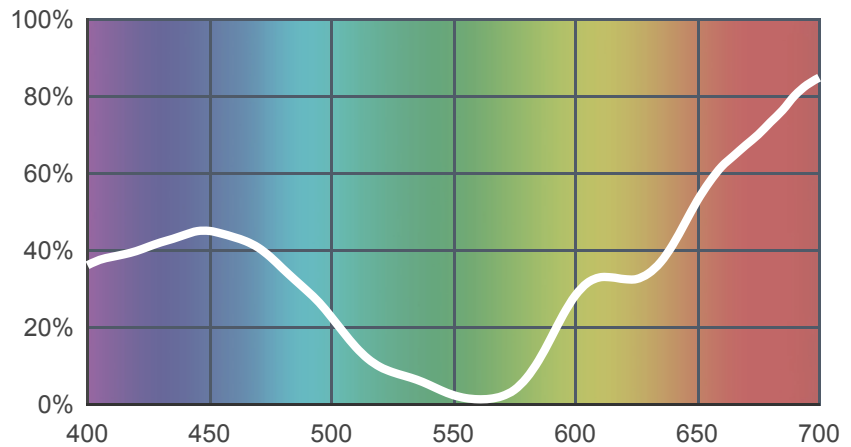

# 048 Rose Purple

[View on leefilters.com](http://leefilters.com) / [Find a Dealer](#)

Good for emulating evening.  
Great backlight.

	Source C 6774K	Tungsten 3200K
Transmission Y	13.9%	16.7%
x	0.288	0.454
y	0.167	0.259
Absorption	0.86	0.78

Light transmitted (Y%)  
for each colour  
wavelength (nm)

Dimming Source Preview

## Rolls:

- **1" Core** 7.62m x 1.22m (25' x 48")
- **2" Core** 7.62m x 1.22m (25' x 48")
- **Quick Roll** Length 7.62m (25') x any width between 2.5cm - 1.17m (1" x 48")

## Sheets:

- **Full Sheet** 1.22m x 0.53m (48" x 21")  
USA: Full Sheets by special order only.
- **Half Sheet** 0.61m x 0.53m (24" x 21")