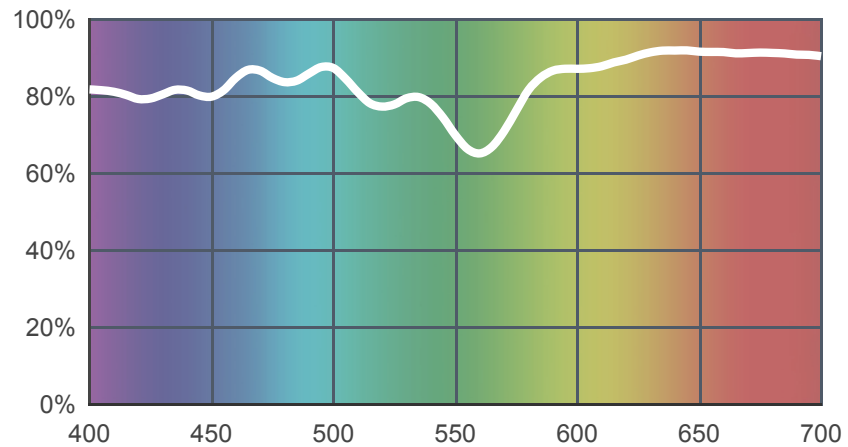

249 Quarter Minus Green

[View on leefilters.com](#) / [Find a Dealer](#)

Used on lighting to eliminate unwanted green cast created by discharge light sources on film. Approximately equivalent to CC075 magenta camera filter.

	Source C 6774K	Tungsten 3200K
Transmission Y	82.4%	80.5%
x	0.312	0.433
y	0.307	0.389
Absorption	0.08	0.09

Light transmitted (Y%)
for each colour
wavelength (nm)

Dimming Source Preview

Rolls:

- **1" Core** 7.62m x 1.22m (25' x 48")
- **2" Core** 7.62m x 1.22m (25' x 48")
- **Quick Roll** Length 7.62m (25') x any width between 2.5cm - 1.17m (1" x 48")

Sheets:

- **Full Sheet** 1.22m x 0.53m (48" x 21")
USA: Full Sheets by special order only.
- **Half Sheet** 0.61m x 0.53m (24" x 21")

Pre-Cut Packs:

- Not available in a pack

LEE Filters