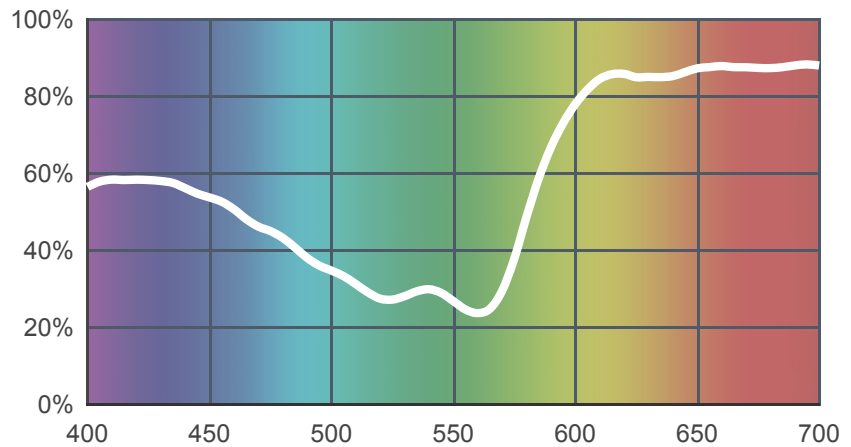

036 Medium Pink

[View on leefilters.com](#) / [Find a Dealer](#)

Good for general washes and side lighting.

	Source C 6774K	Tungsten 3200K
Transmission Y	45.4%	48.2%
x	0.36	0.495
y	0.268	0.345
Absorption	0.34	0.32

Light transmitted (Y%)
for each colour
wavelength (nm)

Dimming Source Preview

Available as a **High Temperature** filter.

Rolls:

- **1" Core** 7.62m x 1.22m (25' x 48")
- **2" Core** 7.62m x 1.22m (25' x 48")
- **High Temperature** 4m x 1.17m (13' x 46")
- **Quick Roll** Length 7.62m (25') x any width between 2.5cm - 1.17m (1" x 48")

Sheets:

- **Full Sheet** 1.22m x 0.53m (48" x 21")
USA: Full Sheets by special order only.
- **Half Sheet** 0.61m x 0.53m (24" x 21")
- **High Temperature** 0.56m x 0.53m (22" x 21")

Pre-Cut Packs:

- Not available in a pack