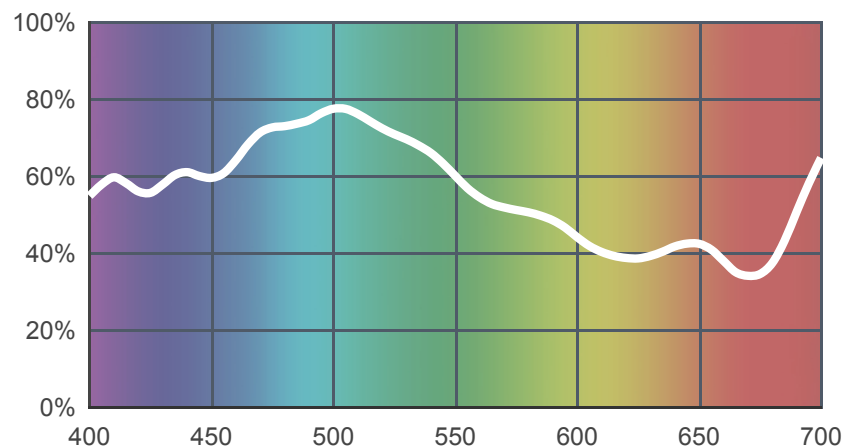

504 Waterfront Green

[View on leefilters.com](#) / [Find a Dealer](#)

Designed for period key light and modern urban horizons.

	Source C 6774K	Tungsten 3200K
Transmission Y	58.2%	55.2%
x	0.271	0.375
y	0.317	0.41
Absorption	0.24	0.26

Light transmitted (Y%)
for each colour
wavelength (nm)

Dimming Source Preview

Created by **Mike Robertson** as a part of The Designer Series.

Rolls:

- **1" Core** 7.62m x 1.22m (25' x 48")
- **2" Core** 7.62m x 1.22m (25' x 48")
- **Quick Roll** Length 7.62m (25') x any width between 2.5cm - 1.17m (1" x 48")

Sheets:

- **Full Sheet** 1.22m x 0.53m (48" x 21")
USA: Full Sheets by special order only.
- **Half Sheet** 0.61m x 0.53m (24" x 21")

Pre-Cut Packs:

- Not available in a pack

LEE Filters