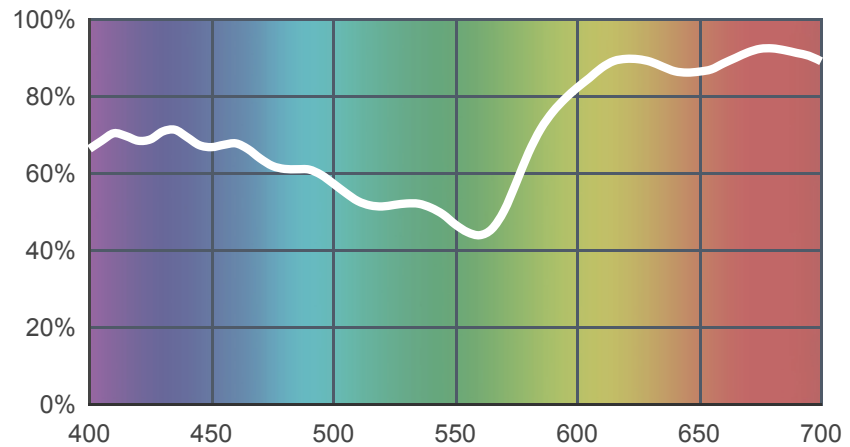

# 035 Light Pink

[View on leefilters.com](#) / [Find a Dealer](#)

A warm wash good for musical reviews.

	Source C 6774K	Tungsten 3200K
Transmission Y	61.3%	64%
x	0.335	0.462
y	0.289	0.37
Absorption	0.21	0.19

Light transmitted (Y%)  
for each colour  
wavelength (nm)

Dimming Source Preview

Available as a **High Temperature** filter.

### Rolls:

- **1" Core** 7.62m x 1.22m (25' x 48")
- **2" Core** 7.62m x 1.22m (25' x 48")
- **High Temperature** 4m x 1.17m (13' x 46")
- **Quick Roll** Length 7.62m (25') x any width between 2.5cm - 1.17m (1" x 48")

### Sheets:

- **Full Sheet** 1.22m x 0.53m (48" x 21")  
USA: Full Sheets by special order only.
- **Half Sheet** 0.61m x 0.53m (24" x 21")
- **High Temperature** 0.56m x 0.53m (22" x 21")