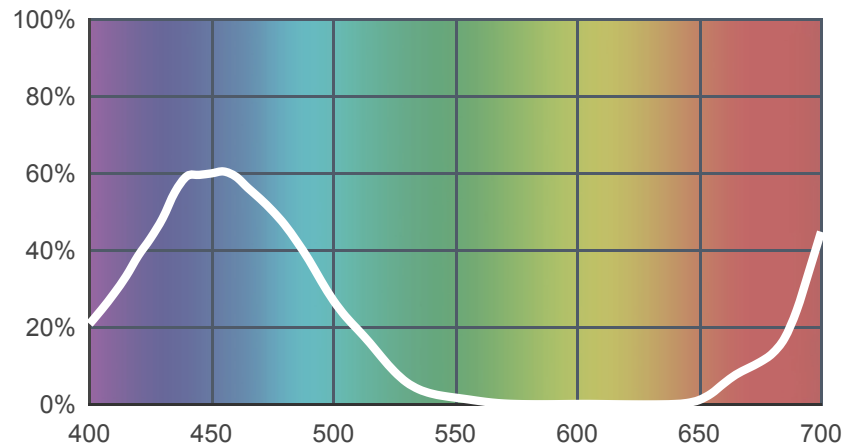

079 Just Blue

[View on leefilters.com](http://leefilters.com) / [Find a Dealer](#)

A good colour mixing blue.
Great for cyclorama lighting.

	Source C 6774K	Tungsten 3200K
Transmission Y	5.6%	4.3%
x	0.145	0.153
y	0.072	0.139
Absorption	1.25	1.36

Light transmitted (Y%)
for each colour
wavelength (nm)

Dimming Source Preview

Available as a **High Temperature** filter.

Rolls:

- **1" Core** 7.62m x 1.22m (25' x 48")
- **2" Core** 7.62m x 1.22m (25' x 48")
- **High Temperature** 4m x 1.17m (13' x 46")
- **Quick Roll** Length 7.62m (25') x any width between 2.5cm - 1.17m (1" x 48")

Sheets:

- **Full Sheet** 1.22m x 0.53m (48" x 21")
USA: Full Sheets by special order only.
- **Half Sheet** 0.61m x 0.53m (24" x 21")
- **High Temperature** 0.56m x 0.53m (22" x 21")

Pre-Cut Packs:

- Not available in a pack