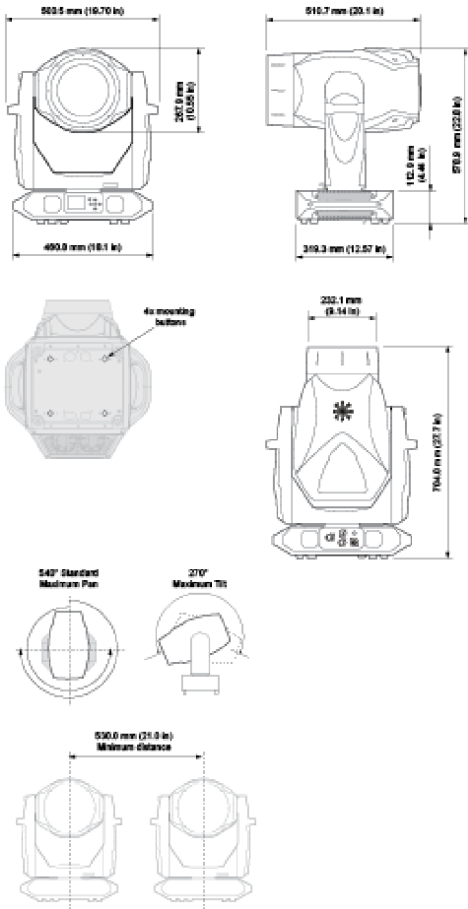

- Exclusive new 25R Platinum 550 W lamp.
- Narrowest beam reduction 0.7°.
- The brightest fixture in its class 28,000 lumen of output (640,000 lux @ 10m).
- Large impact stage presence from a 180 mm front lens, a look only usually associated with much larger fixtures.
- Ultra compact – 704 x 501 x 320 mm - 33kg.
- Image softening, variable 1° frost.
- Endless color options, CYM color mixing and fixed color wheel.

Certification and Safety

Approbations	CE, ETL, UL, FCC CSA, RoHS, ISO 9001
IP Rating	IP20

Photometrics and IES Files

2.2° Beam @ 10 m / 32.8ft	640,000 lux (59,458 fc)
2.2° Beam @ 15 m / 49 ft	
2.2° Beam @ 20m / 65.6 ft	160,000 lux (14,865 fc)
44° Beam @ 10 m 32.8ft	2,300 lux (214 fc)
44° Beam @ 15 m / 49ft	980 lux (91 fc)
44° Beam @ 20m / 65.6 ft	555 lux (52 fc)

For IES files and photometric reports, please refer to the product page:
www.vari-lite.com/global/products/vl10-beamwash

Dimensions

Physical

Construction	Metal frame, Plastic covers
Standard Finish	Black
Dimensions	501 x 704 x 320 mm (20.0 x 28.0 x 13.0 in)
Fixture Weight	33.0 kg (73.0 lb)

Gobo Wheel 1

Gobo Wheel 2

VL*FX Wheel

Gobo and Effect Wheels

Gobo Wheel 1	12 + Open
Gobo Wheel 2	8 + Open
Gobo Diameter / Thickness	Interchangeable 800
Image Size	0.5 mm
VL*FX Animation	5 + Open
Gobo Wheel/VL*FX Features	MegaStep, Twist, Shake, Wheel Spin