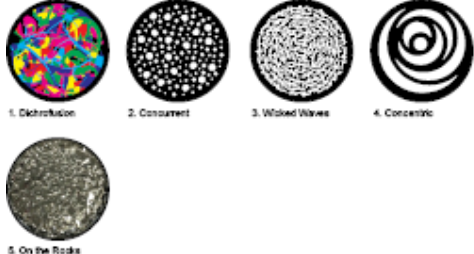

Certification and Safety

Approbations	CE, ETL, UL, FCC CSA, RoHS, ISO 9001
IP Rating	IP20

Photometrics and IES Files

2.2° Beam @ 10 m / 32.8ft	640,000 lux (59,458 fc)
2.2° Beam @ 15 m / 49 ft	
2.2° Beam @ 20m / 65.6 ft	160,000 lux (14,865 fc)
44° Beam @ 10 m 32.8ft	2,300 lux (214 fc)
44° Beam @ 15 m / 49ft	980 lux (91 fc)
44° Beam @ 20m / 65.6 ft	555 lux (52 fc)

For IES files and photometric reports, please refer to the product page:
www.vari-lite.com/global/products/vl10-beamwash

Dimensions

Physical

Construction	Metal frame, Plastic covers
Standard Finish	Black
Dimensions	501 x 704 x 320 mm (20.0 x 28.0 x 13.0 in)
Fixture Weight	33.0 kg (73.0 lb)

Gobo Wheel 1

Gobo Wheel 2

VL*FX Wheel

Gobo and Effect Wheels

Gobo Wheel 1	12 + Open
Gobo Wheel 2	8 + Open
Gobo Diameter / Thickness	Interchangeable 800
Image Size	0.5 mm
VL*FX Animation	5 + Open
Gobo Wheel/VL*FX Features	MegaStep, Twist, Shake, Wheel Spin