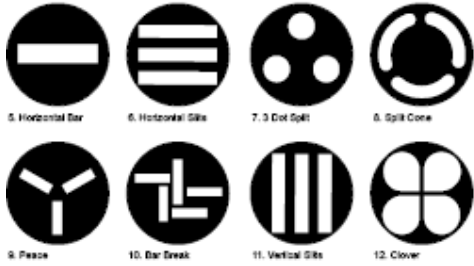

Gobo Wheel 1