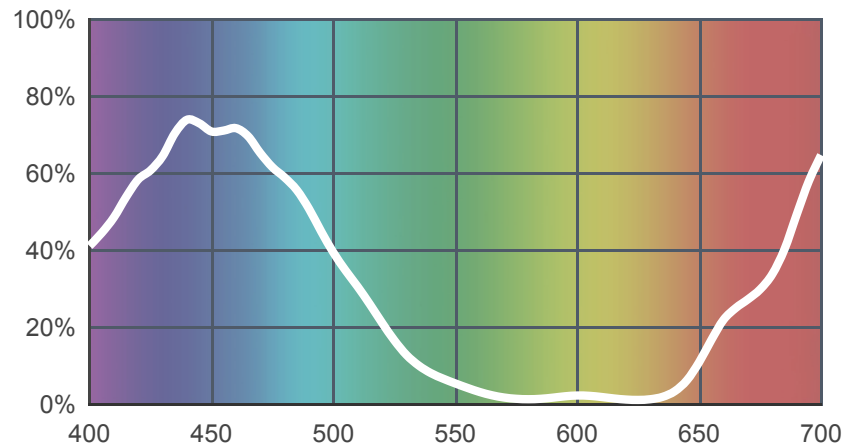

075 Evening Blue

[View on leefilters.com](#) / [Find a Dealer](#)

Good for night scenes and romantic moonlight.

	Source C 6774K	Tungsten 3200K
Transmission Y	12.5%	8.5%
x	0.158	0.198
y	0.117	0.192
Absorption	0.9	1.07

Light transmitted (Y%)
for each colour
wavelength (nm)

Dimming Source Preview

Rolls:

- **1" Core** 7.62m x 1.22m (25' x 48")
- **2" Core** 7.62m x 1.22m (25' x 48")
- **Quick Roll** Length 7.62m (25') x any width between 2.5cm - 1.17m (1" x 48")

Sheets:

- **Full Sheet** 1.22m x 0.53m (48" x 21")
USA: Full Sheets by special order only.
- **Half Sheet** 0.61m x 0.53m (24" x 21")

Pre-Cut Packs:

- Not available in a pack

LEE Filters