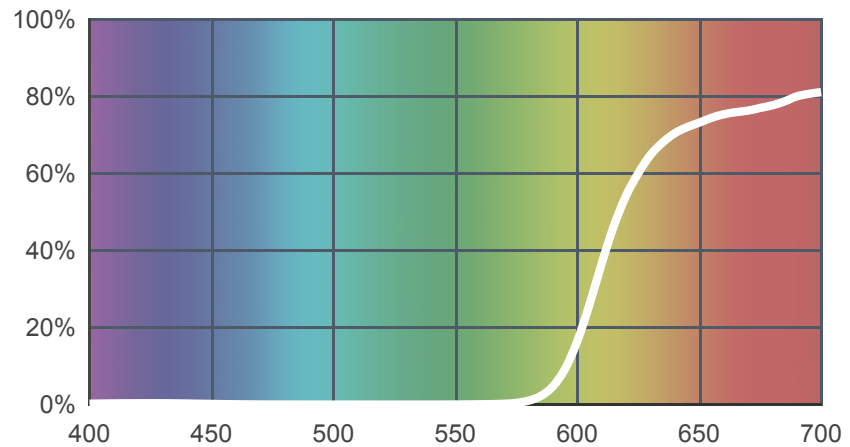

106 Primary Red

[View on leefilters.com](#) / [Find a Dealer](#)

Strong red effect. Good with cyclorama lighting.

	Source C 6774K	Tungsten 3200K
Transmission Y	9.3%	12.8%
x	0.699	0.693
y	0.285	0.305
Absorption	1.03	0.89

Light transmitted (Y%)
for each colour
wavelength (nm)

Dimming Source Preview

Rolls:

- **1" Core** 7.62m x 1.22m (25' x 48")
- **2" Core** 7.62m x 1.22m (25' x 48")
- **Quick Roll** Length 7.62m (25') x any width between 2.5cm - 1.17m (1" x 48")

Sheets:

- **Full Sheet** 1.22m x 0.53m (48" x 21")
USA: Full Sheets by special order only.
- **Half Sheet** 0.61m x 0.53m (24" x 21")

Pre-Cut Packs:

- **Quick Location Pack**
- **Master Location Pack**
- **Inspiration Pack 2**
- **Colour Effects Pack**