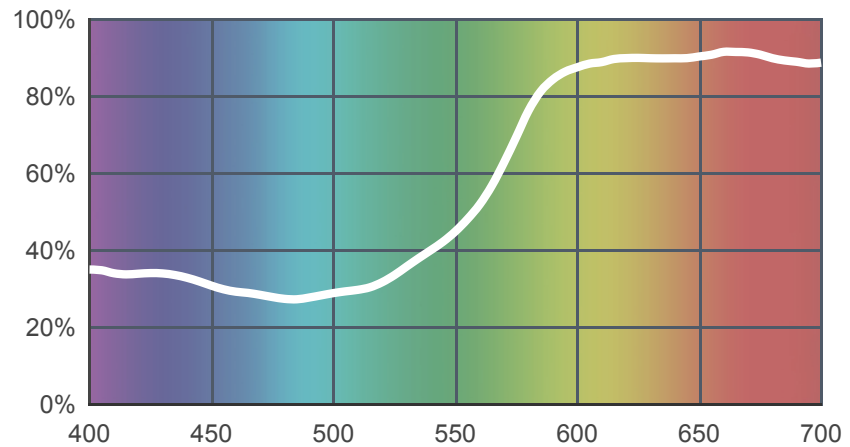

# 108 English Rose

[View on leefilters.com](#) / [Find a Dealer](#)

Warm tint wash. Dark flesh tones and softer skin tones.

	Source C 6774K	Tungsten 3200K
Transmission Y	57.1%	61.5%
x	0.412	0.515
y	0.352	0.397
Absorption	0.24	0.21

Light transmitted (Y%)  
for each colour  
wavelength (nm)

Dimming Source Preview

## Rolls:

- **1" Core** 7.62m x 1.22m (25' x 48")
- **2" Core** 7.62m x 1.22m (25' x 48")
- **Quick Roll** Length 7.62m (25') x any width between 2.5cm - 1.17m (1" x 48")

## Sheets:

- **Full Sheet** 1.22m x 0.53m (48" x 21")  
USA: Full Sheets by special order only.
- **Half Sheet** 0.61m x 0.53m (24" x 21")