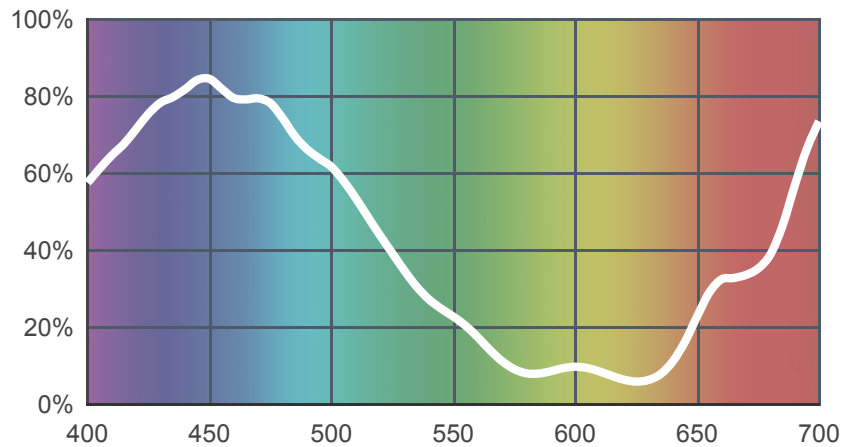

# 161 Slate Blue

[View on leefilters.com](#) / [Find a Dealer](#)

A pure medium blue. Good for skies, moonlight and dusk effects.

	Source C 6774K	Tungsten 3200K
Transmission Y	24.8%	21.5%
x	0.176	0.25
y	0.176	0.291
Absorption	0.61	0.67

Light transmitted (Y%)  
for each colour  
wavelength (nm)

### Rolls:

- **1" Core** 7.62m x 1.22m (25' x 48")
- **2" Core** 7.62m x 1.22m (25' x 48")
- **Quick Roll** Length 7.62m (25') x any width between 2.5cm - 1.17m (1" x 48")

### Sheets:

- **Full Sheet** 1.22m x 0.53m (48" x 21")  
USA: Full Sheets by special order only.
- **Half Sheet** 0.61m x 0.53m (24" x 21")