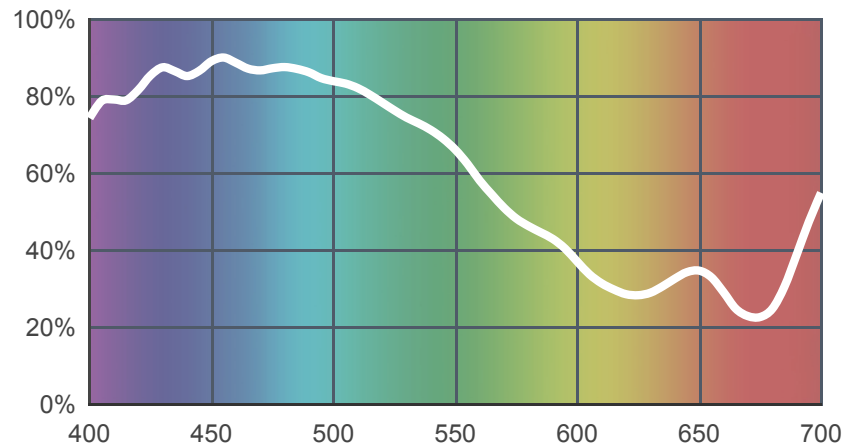

117 Steel Blue

[View on leefilters.com](#) / [Find a Dealer](#)

Good for cool washes. Adds a pale green tint. Great for emulating icy weather on stage.

	Source C 6774K	Tungsten 3200K
Transmission Y	54.7%	53%
x	0.223	0.332
y	0.278	0.39
Absorption	0.26	0.28

Light transmitted (Y%)
for each colour
wavelength (nm)

Dimming Source Preview

Rolls:

- **1" Core** 7.62m x 1.22m (25' x 48")
- **2" Core** 7.62m x 1.22m (25' x 48")
- **Quick Roll** Length 7.62m (25') x any width between 2.5cm - 1.17m (1" x 48")

Sheets:

- **Full Sheet** 1.22m x 0.53m (48" x 21")
USA: Full Sheets by special order only.
- **Half Sheet** 0.61m x 0.53m (24" x 21")

Pre-Cut Packs:

- **Complementary Pack**

LEE Filters