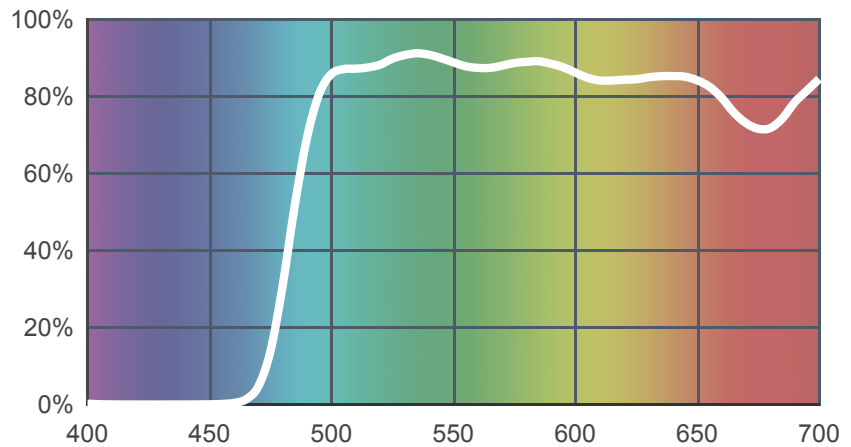

100 Spring Yellow

[View on leefilters.com](#) / [Find a Dealer](#)

A sunlight wash - use with gobos, disco and dark skin tones.

	Source C 6774K	Tungsten 3200K
Transmission Y	84.2%	86.5%
x	0.41	0.479
y	0.502	0.481
Absorption	0.07	0.06

Light transmitted (Y%)
for each colour
wavelength (nm)

Dimming Source Preview

Rolls:

- **1" Core** 7.62m x 1.22m (25' x 48")
- **2" Core** 7.62m x 1.22m (25' x 48")
- **Quick Roll** Length 7.62m (25') x any width between 2.5cm - 1.17m (1" x 48")

Sheets:

- **Full Sheet** 1.22m x 0.53m (48" x 21")
USA: Full Sheets by special order only.
- **Half Sheet** 0.61m x 0.53m (24" x 21")

Pre-Cut Packs:

- **Tint Pack**

LEE Filters