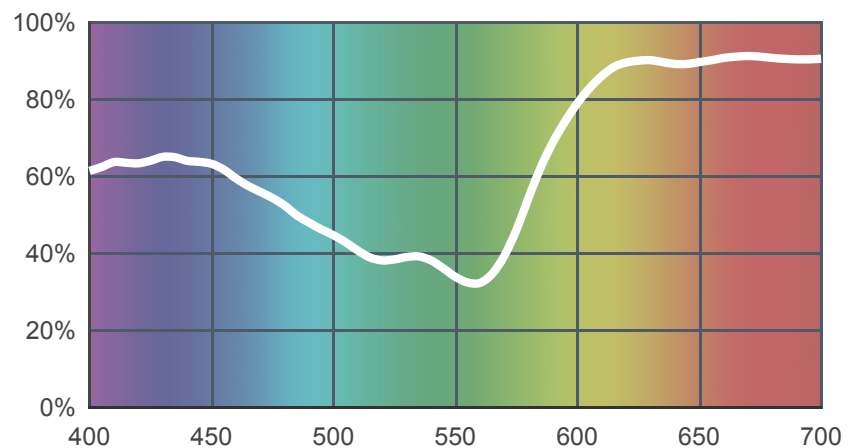

110 Middle Rose

[View on leefilters.com](#) / [Find a Dealer](#)

Pleasing effects for theatrical lighting.

	Source C 6774K	Tungsten 3200K
Transmission Y	47.5%	54.4%
x	0.351	0.478
y	0.249	0.354
Absorption	0.32	0.26

Light transmitted (Y%)
for each colour
wavelength (nm)

Dimming Source Preview

Rolls:

- **1" Core** 7.62m x 1.22m (25' x 48")
- **2" Core** 7.62m x 1.22m (25' x 48")
- **Quick Roll** Length 7.62m (25') x any width between 2.5cm - 1.17m (1" x 48")

Sheets:

- **Full Sheet** 1.22m x 0.53m (48" x 21")
USA: Full Sheets by special order only.
- **Half Sheet** 0.61m x 0.53m (24" x 21")

Pre-Cut Packs:

- Not available in a pack

LEE Filters