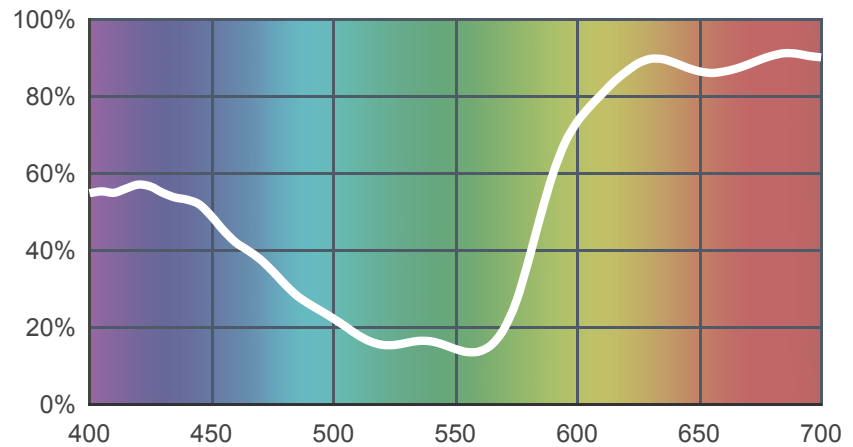

111 Dark Pink

[View on leefilters.com](#) / [Find a Dealer](#)

Good for cyclorama lighting.

| | Source C 6774K | Tungsten 3200K |
|----------------|-------------------|-------------------|
| Transmission Y | 31.9% | 39.7% |
| x | 0.389 | 0.522 |
| y | 0.215 | 0.324 |
| Absorption | 0.5 | 0.4 |

Light transmitted (Y%)
for each colour
wavelength (nm)

Dimming Source Preview

Rolls:

- **1" Core** 7.62m x 1.22m (25' x 48")
- **2" Core** 7.62m x 1.22m (25' x 48")
- **Quick Roll** Length 7.62m (25') x any width between 2.5cm - 1.17m (1" x 48")

Sheets:

- **Full Sheet** 1.22m x 0.53m (48" x 21")
USA: Full Sheets by special order only.
- **Half Sheet** 0.61m x 0.53m (24" x 21")

Pre-Cut Packs:

- Not available in a pack

LEE Filters