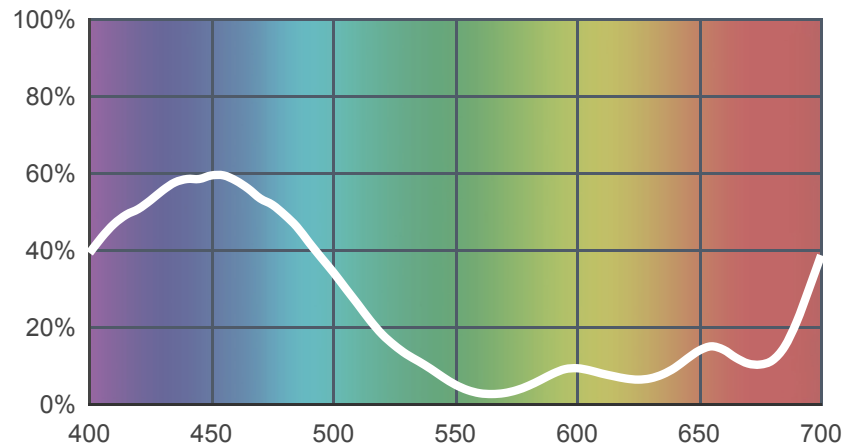

710 Spir Special Blue

[View on leefilters.com](#) / [Find a Dealer](#)

A cool industrial blue.

	Source C 6774K	Tungsten 3200K
Transmission Y	12.2%	9.9%
x	0.18	0.254
y	0.133	0.225
Absorption	0.91	1

Light transmitted (Y%)
for each colour
wavelength (nm)

Dimming Source Preview

Created by **Henrik Hambro** as a part of The Designer Series.

Rolls:

- **1" Core** 7.62m x 1.22m (25' x 48")
- **2" Core** 7.62m x 1.22m (25' x 48")
- **Quick Roll** Length 7.62m (25') x any width between 2.5cm - 1.17m (1" x 48")

Sheets:

- **Full Sheet** 1.22m x 0.53m (48" x 21")
USA: Full Sheets by special order only.
- **Half Sheet** 0.61m x 0.53m (24" x 21")

Pre-Cut Packs:

- Not available in a pack

LEE Filters