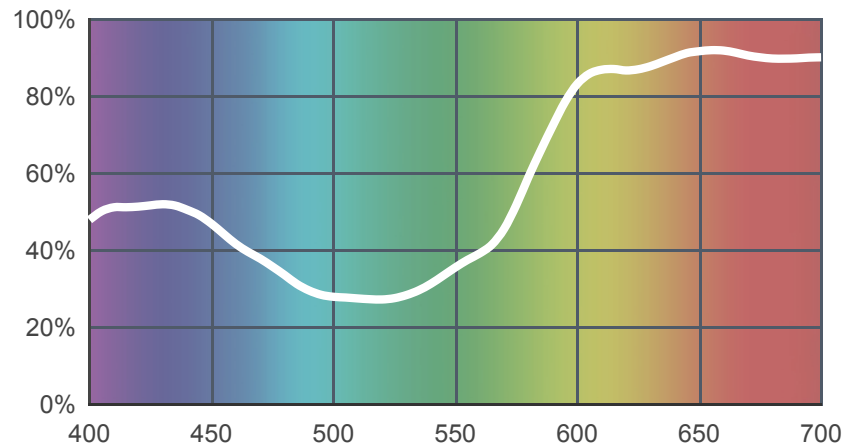

107 Light Rose

[View on leefilters.com](#) / [Find a Dealer](#)

Good for general washes and followspots.

	Source C 6774K	Tungsten 3200K
Transmission Y	48%	54%
x	0.407	0.508
y	0.284	0.365
Absorption	0.32	0.27

Light transmitted (Y%)
for each colour
wavelength (nm)

Dimming Source Preview

Rolls:

- **1" Core** 7.62m x 1.22m (25' x 48")
- **2" Core** 7.62m x 1.22m (25' x 48")
- **Quick Roll** Length 7.62m (25') x any width between 2.5cm - 1.17m (1" x 48")

Sheets:

- **Full Sheet** 1.22m x 0.53m (48" x 21")
USA: Full Sheets by special order only.
- **Half Sheet** 0.61m x 0.53m (24" x 21")

Pre-Cut Packs:

- Not available in a pack

LEE Filters