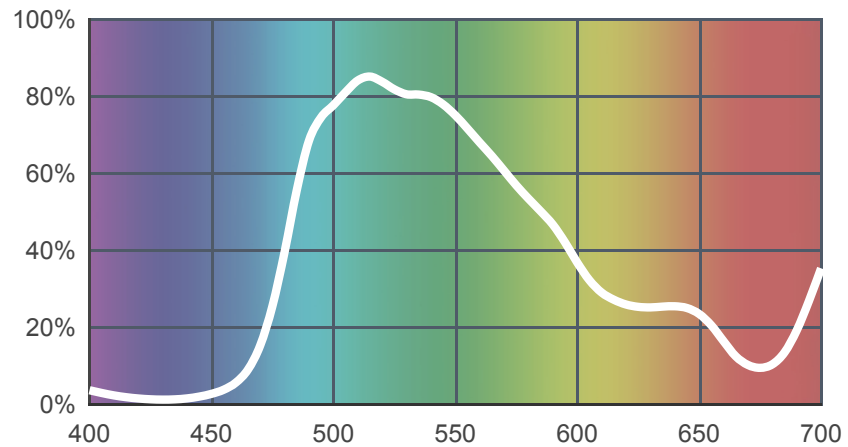

121 LEE Green

[View on leefilters.com](http://leefilters.com) / [Find a Dealer](#)

Good for dense foliage, tropical jungle or woodland effect.

	Source C 6774K	Tungsten 3200K
Transmission Y	64%	58%
x	0.302	0.392
y	0.534	0.53
Absorption	0.19	0.24

Light transmitted (Y%)
for each colour
wavelength (nm)

Dimming Source Preview

Available as a **High Temperature** filter.

Rolls:

- **1" Core** 7.62m x 1.22m (25' x 48")
- **2" Core** 7.62m x 1.22m (25' x 48")
- **High Temperature** 4m x 1.17m (13' x 46")
- **Quick Roll** Length 7.62m (25') x any width between 2.5cm - 1.17m (1" x 48")

Sheets:

- **Full Sheet** 1.22m x 0.53m (48" x 21")
USA: Full Sheets by special order only.
- **Half Sheet** 0.61m x 0.53m (24" x 21")
- **High Temperature** 0.56m x 0.53m (22" x 21")

Pre-Cut Packs:

- Not available in a pack